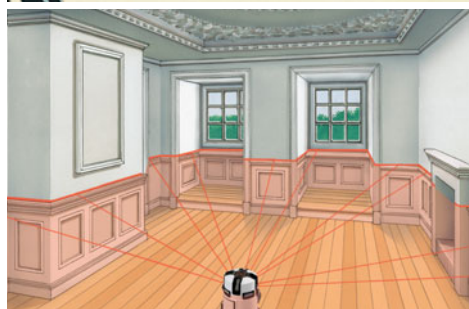

## AutoCross-Laser 7C

Cross-line laser with 7 superbright laser lines and additional plumb laser.

Rev.0412

- **PowerBright-Laser:** Special high-performance laser diodes project extremely visible laser lines.
- The **3 horizontal laser lines** produce a continuous 360° laser line, the **4 vertical laser lines** are at right angles to one another. Ideal for almost any alignment job.
- **Automatic Level:** automatic alignment by virtue of a magnetic pendulum system.
- A simple, precise plumb function is afforded by the **additional plumb laser** at the bottom and the laser cross at the top.
- **Individually switchable** laser lines.
- **Out-Of-Level:** is indicated by optical signals when the unit is outside its self-levelling range.
- **RX-Ready:** The integrated hand receiver mode detects the laser lines with the optional laser receiver RX up to a max. of 50 m radius – ideal for all interior and exterior applications.
- The pivoted housing can be turned with a **vernier adjustment mechanism** to permit exact positioning of laser lines.
- **Illuminated vial** and **height-adjustable feet** for preliminary adjustment of the unit.
- **Removable rubber caps.**
- **Transport lock:** A pendulum lock protects unit during transport.
- **Simple, uniform operating techniques.**