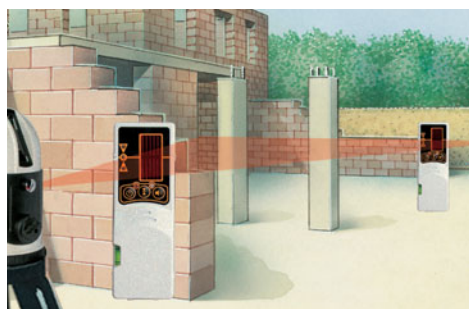

## AutoCross-Laser 7C

Cross-line laser with 7 superbright laser lines and additional plumb laser.

Rev.0412

- **PowerBright-Laser:** Special high-performance laser diodes project extremely visible laser lines.
- The **3 horizontal laser lines** produce a continuous 360° laser line, the **4 vertical laser lines** are at right angles to one another. Ideal for almost any alignment job.
- **Automatic Level:** automatic alignment by virtue of a magnetic pendulum system.
- A simple, precise plumb function is afforded by the **additional plumb laser** at the bottom and the laser cross at the top.
- **Individually switchable** laser lines.
- **Out-Of-Level:** is indicated by optical signals when the unit is outside its self-levelling range.
- **RX-Ready:** The integrated hand receiver mode detects the laser lines with the optional laser receiver RX up to a max. of 50 m radius – ideal for all interior and exterior applications.
- The pivoted housing can be turned with a **vernier adjustment mechanism** to permit exact positioning of laser lines.
- **Illuminated vial** and **height-adjustable feet** for preliminary adjustment of the unit.
- **Removable rubber caps.**
- **Transport lock:** A pendulum lock protects unit during transport.
- **Simple, uniform operating techniques.**