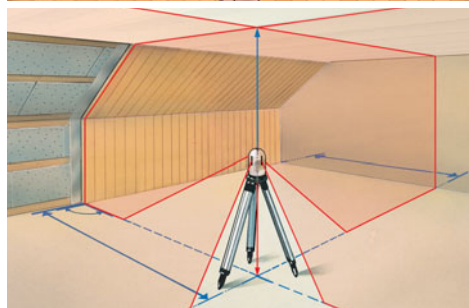

## AutoCross-Laser 7C

Cross-line laser with 7 superbright laser lines and additional plumb laser.

Rev.0412

- **PowerBright-Laser:** Special high-performance laser diodes project extremely visible laser lines.
- The **3 horizontal laser lines** produce a continuous 360° laser line, the **4 vertical laser lines** are at right angles to one another. Ideal for almost any alignment job.
- **Automatic Level:** automatic alignment by virtue of a magnetic pendulum system.
- A simple, precise plumb function is afforded by the **additional plumb laser** at the bottom and the laser cross at the top.
- **Individually switchable** laser lines.
- **Out-Of-Level:** is indicated by optical signals when the unit is outside its self-levelling range.
- **RX-Ready:** The integrated hand receiver mode detects the laser lines with the optional laser receiver RX up to a max. of 50 m radius – ideal for all interior and exterior applications.
- The pivoted housing can be turned with a **vernier adjustment mechanism** to permit exact positioning of laser lines.
- **Illuminated vial** and **height-adjustable feet** for preliminary adjustment of the unit.
- **Removable rubber caps.**
- **Transport lock:** A pendulum lock protects unit during transport.
- **Simple, uniform operating techniques.**

### TECHNICAL DATA

<b>ACCURACY</b> 2 mm per 10 m
<b>SELF-LEVELLING RANGE</b> ± 2,5°
<b>LEVELLING</b> automatic
<b>LASER RECEPTION RANGE (optional)</b> max. 50 m radius
<b>LASER WAVELENGTH</b> 635 - 650 nm
<b>LASER</b> line lasers, class 2M, < 5 mW plumb laser, class 2, < 1 mW
<b>POWER SUPPLY</b> batteries / mains operation
<b>WEIGHT</b> 1.4 kg
<b>DIMENSIONS</b> 120 x 195 x 130 mm (W x H x D)