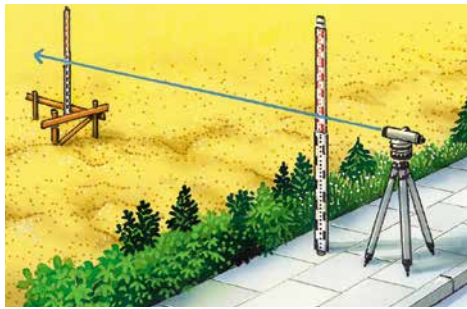

## AL 32 Plus Set

Levelling set with ball-head tripod and telescopic levelling staff

Rev18W/46

### AL 32 Plus

- **Automatic horizontal levelling** of the target line with precision, air-damped compensator.
- **Distance determined** with the aid of the marks on the crosshairs with **easy conversion** of the read value from centimetres to metres (multiplier 100).
- **Practical mirror** for easy alignment with circular bubble level.
- **Horizontal circle with endless vernier adjustment** for precise targeting.
- **Iron rear- and foresight for rapid pick-up of aim.**
- **Convenient controls** for easy, time-saving operation.
- Dust- and waterproof

### Ball-head Tripod 165 cm

- Enables **quick alignment** of the AL 32.
- **Light design** with **durable steel feet.**
- With **spherical seat for instrument** and **hook for plumb bob.**