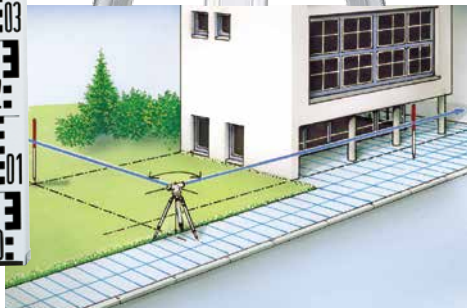

## AL 32 Plus Set

Levelling set with ball-head tripod and telescopic levelling staff

Rev18W/46

### AL 32 Plus

- **Automatic horizontal levelling** of the target line with precision, air-damped compensator.
- **Distance determined** with the aid of the marks on the crosshairs with **easy conversion** of the read value from centimetres to metres (multiplier 100).
- **Practical mirror** for easy alignment with circular bubble level.
- **Horizontal circle with endless vernier adjustment** for precise targeting.
- **Iron rear- and foresight for rapid pick-up of aim.**
- **Convenient controls** for easy, time-saving operation.
- Dust- and waterproof

### Ball-head Tripod 165 cm

- Enables **quick alignment** of the AL 32.
- **Light design** with **durable steel feet.**
- With **spherical seat for instrument** and **hook for plumb bob.**

### Telescopic Levelling 5 m

- **Easily legible, highly stable levelling staff** for use even under extreme conditions.
- Durable aluminium profile.