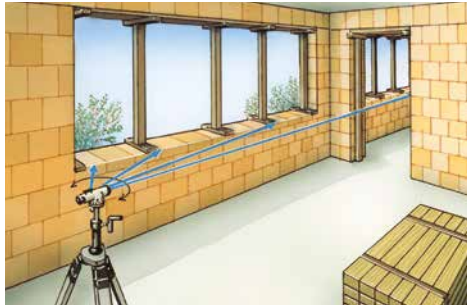

## AL 32 Plus Set

Levelling set with ball-head tripod and telescopic levelling staff

Rev18W/46

### AL 32 Plus

- **Automatic horizontal levelling** of the target line with precision, air-damped compensator.
- **Distance determined** with the aid of the marks on the crosshairs with **easy conversion** of the read value from centimetres to metres (multiplier 100).
- **Practical mirror** for easy alignment with circular bubble level.
- **Horizontal circle with endless vernier adjustment** for precise targeting.
- **Iron rear- and foresight for rapid pick-up of aim.**
- **Convenient controls** for easy, time-saving operation.
- Dust- and waterproof

### Ball-head Tripod 165 cm

- Enables **quick alignment** of the AL 32.
- **Light design** with **durable steel feet.**
- With **spherical seat for instrument** and **hook for plumb bob.**