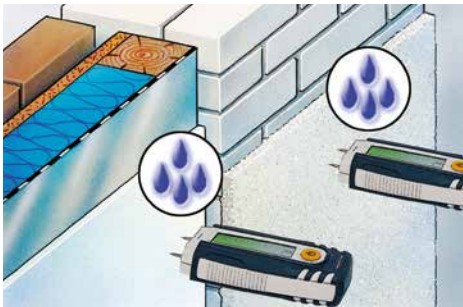

### Universal device for testing moisture in wood and building materials

Rev.1.015

- **Versatile measuring device:** For ascertaining moisture in building materials and for quick checks when working with wood
- **Triple scale:** for 2 wood groups and universal index mode
- **Quick localisation of moisture:** comparison measurements can be made in **Indicator-mode** which reveal increasing or decreasing moisture based on a neutral scale.
- **Large LC display** with bar graph and numerical display
- **Sturdy, ergonomically designed rubberised casing:** The device can be comfortably held in one hand, meaning that the measuring spikes can be safely inserted.
- **Self-test function:** A reference measurement in the protective cap verifies the accuracy of the measuring device.
- **Removable protective cap** to protect the measuring spikes against damage during transport.
- **Ambient temperature sensor:** The device shows the current ambient temperature after switching on.
- **Simple one-button operation**
- **Auto power off**
- **Low battery display**